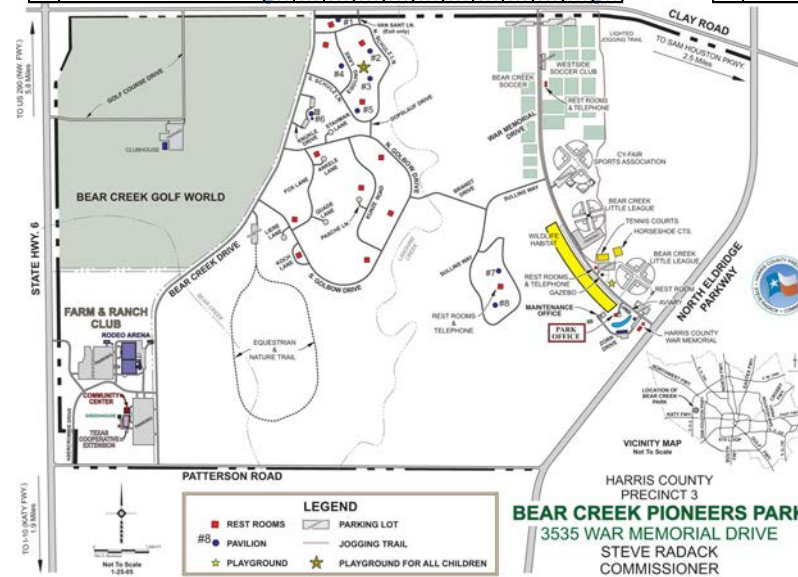

HARRIS COUNTY
PRECINCT 3
BEAR CREEK PIONEERS PARK
3535 WAR MEMORIAL DRIVE
STEVE RADACK
COMMISSIONER