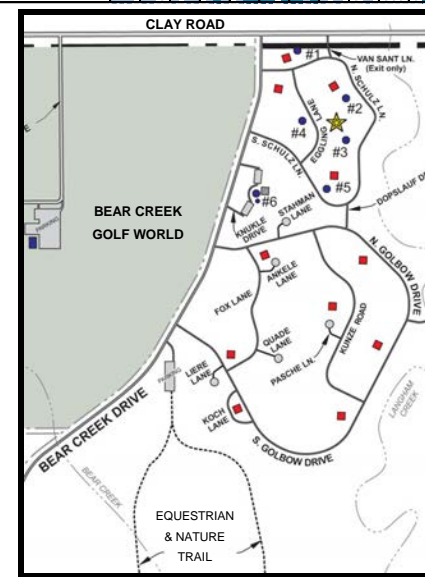

HARRIS COUNTY
PRECINCT 3
BEAR CREEK PIONEERS PARK
3535 WAR MEMORIAL DRIVE
STEVE RADACK
COMMISSIONER