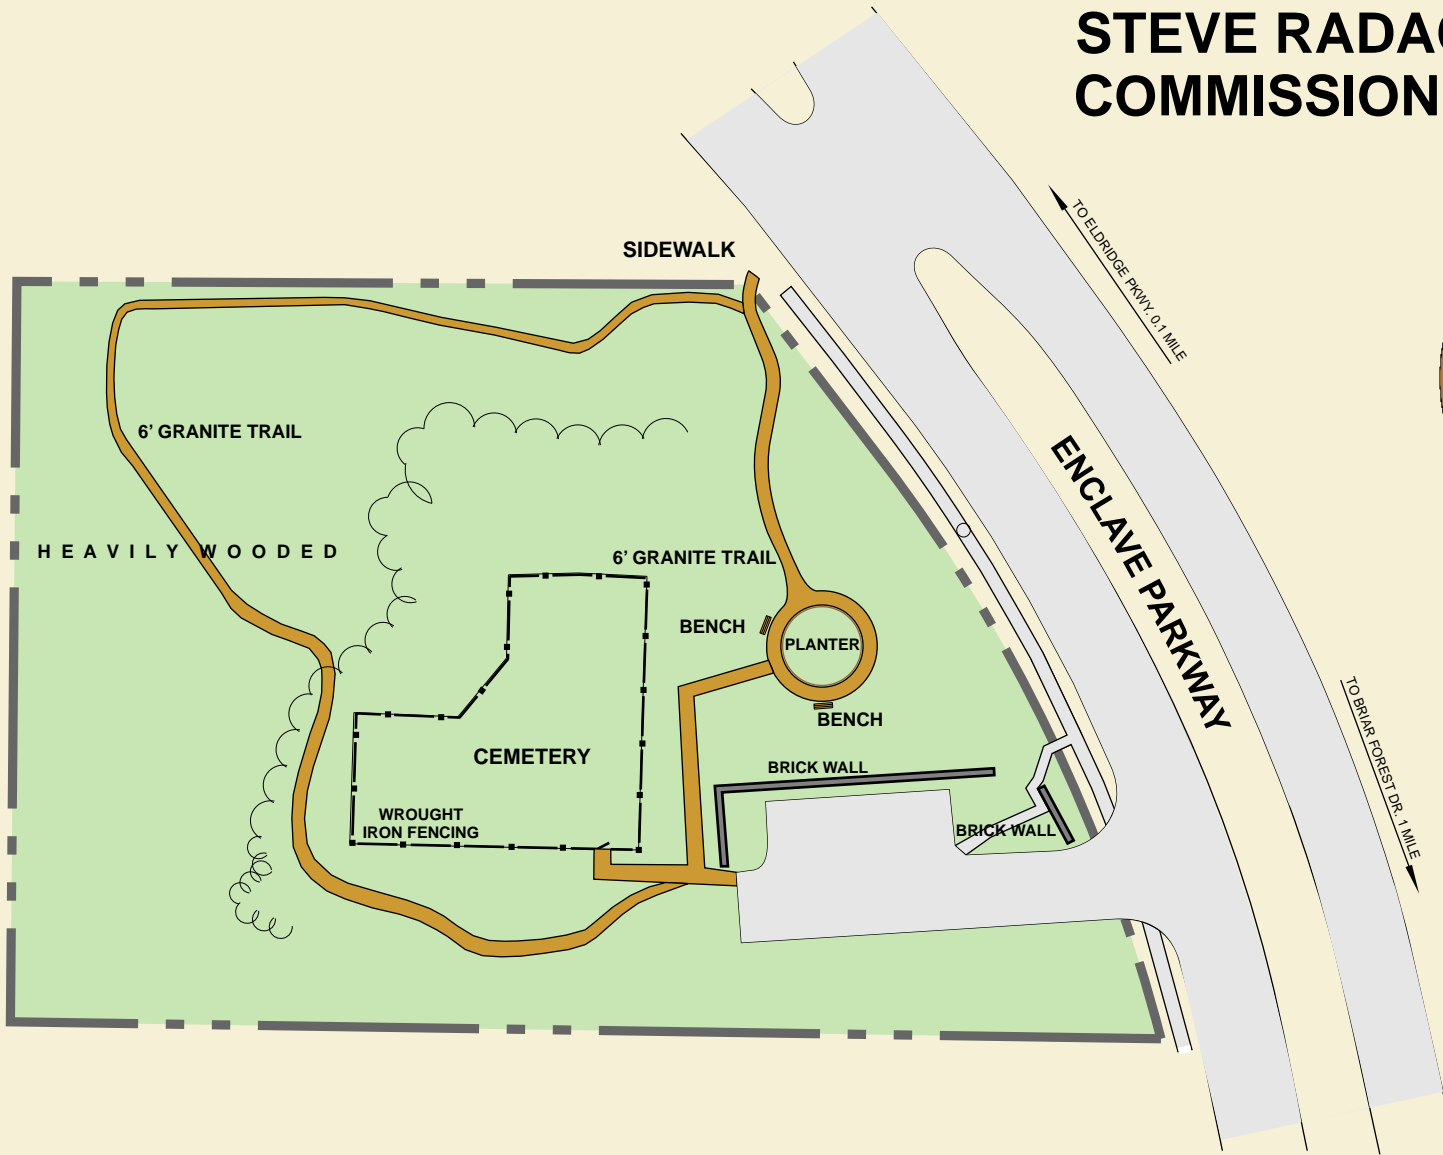

HARRIS COUNTY
PRECINCT 3

BEELER MEMORIAL POCKET PARK

1150 ENCLAVE PARKWAY

1 ACRE

**STEVE RADACK
COMMISSIONER**

TOTAL TRAIL LENGTH - 0.14 MILES