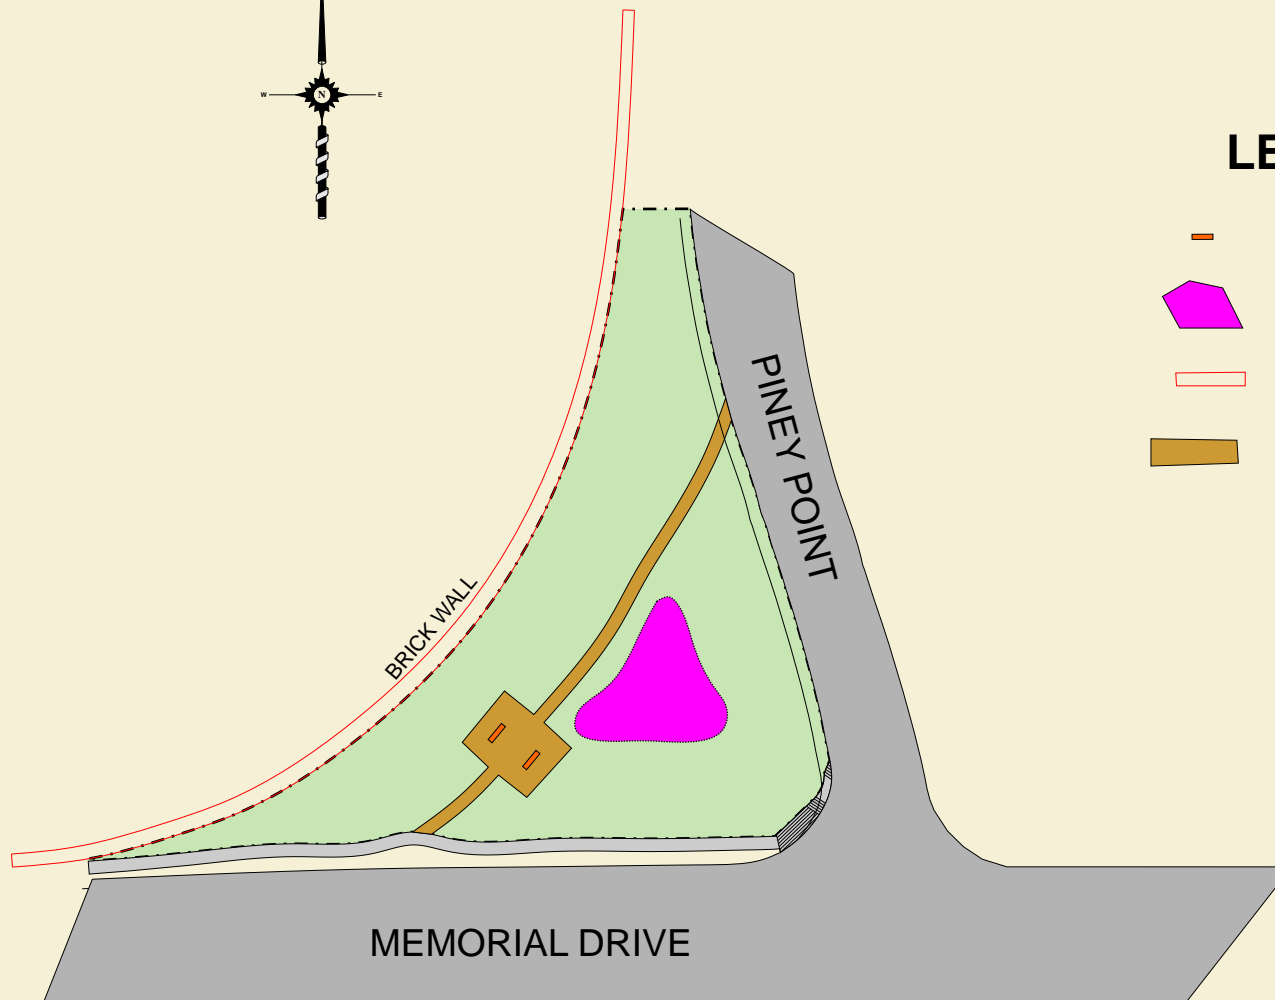

HARRIS COUNTY
PRECINCT 3

CAROL TREE POCKET PARK

11600 MEMORIAL DRIVE @ PINEY POINT

1.5 Acres

STEVE RADACK
COMMISSIONER

LEGEND

-  BENCH
-  FLOWER BED
-  BRICK WALL
-  GRANITE TRAIL